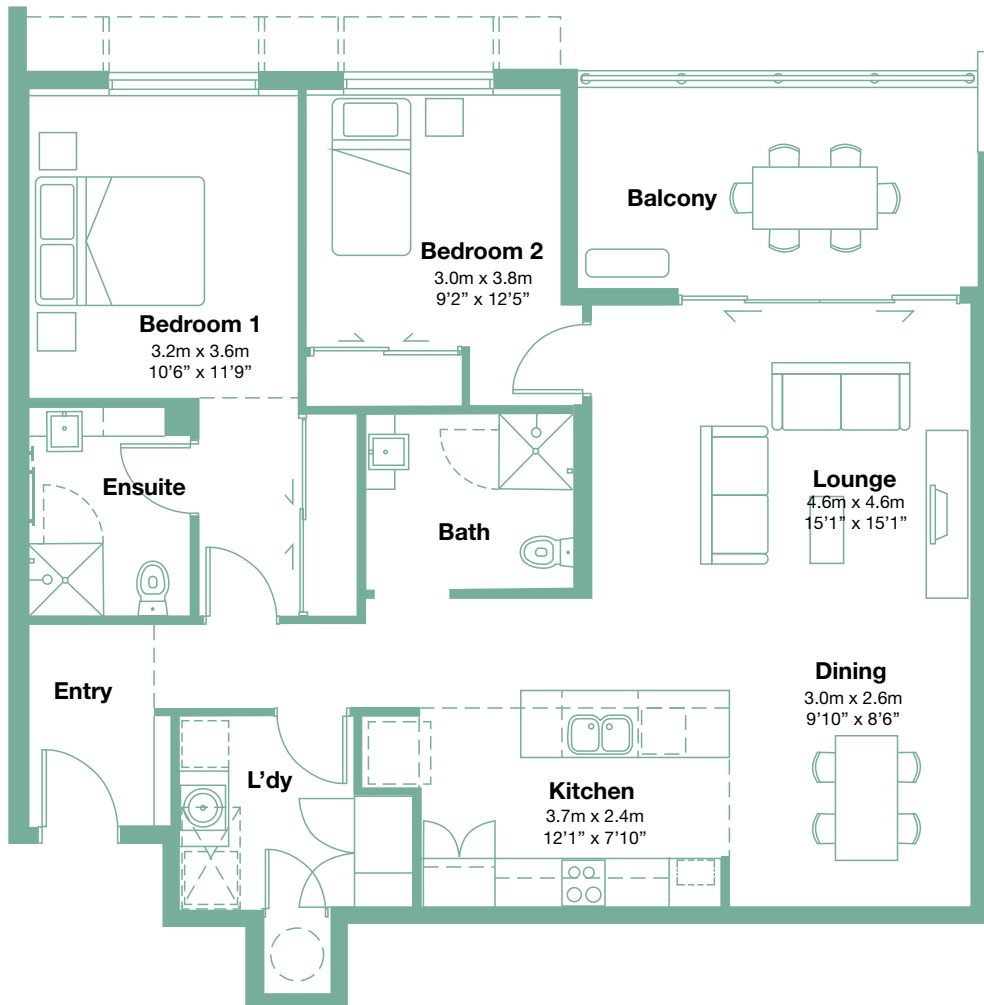

MELALEUCA

Type
2G

Total floor area (excluding balcony): 97.8sqm
Balcony: 11.8sqm
Courtyard: 51.53sqm

2  2  1 